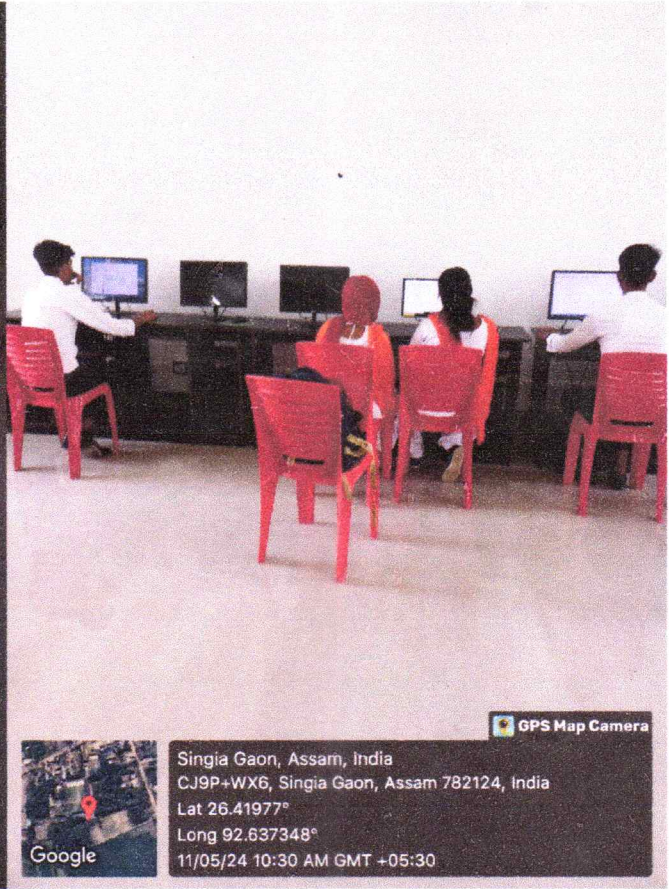

3. Computers with Internet Connection

Principal, Juria College

Principal
JURIA COLLEGE
Nagaon, Assam